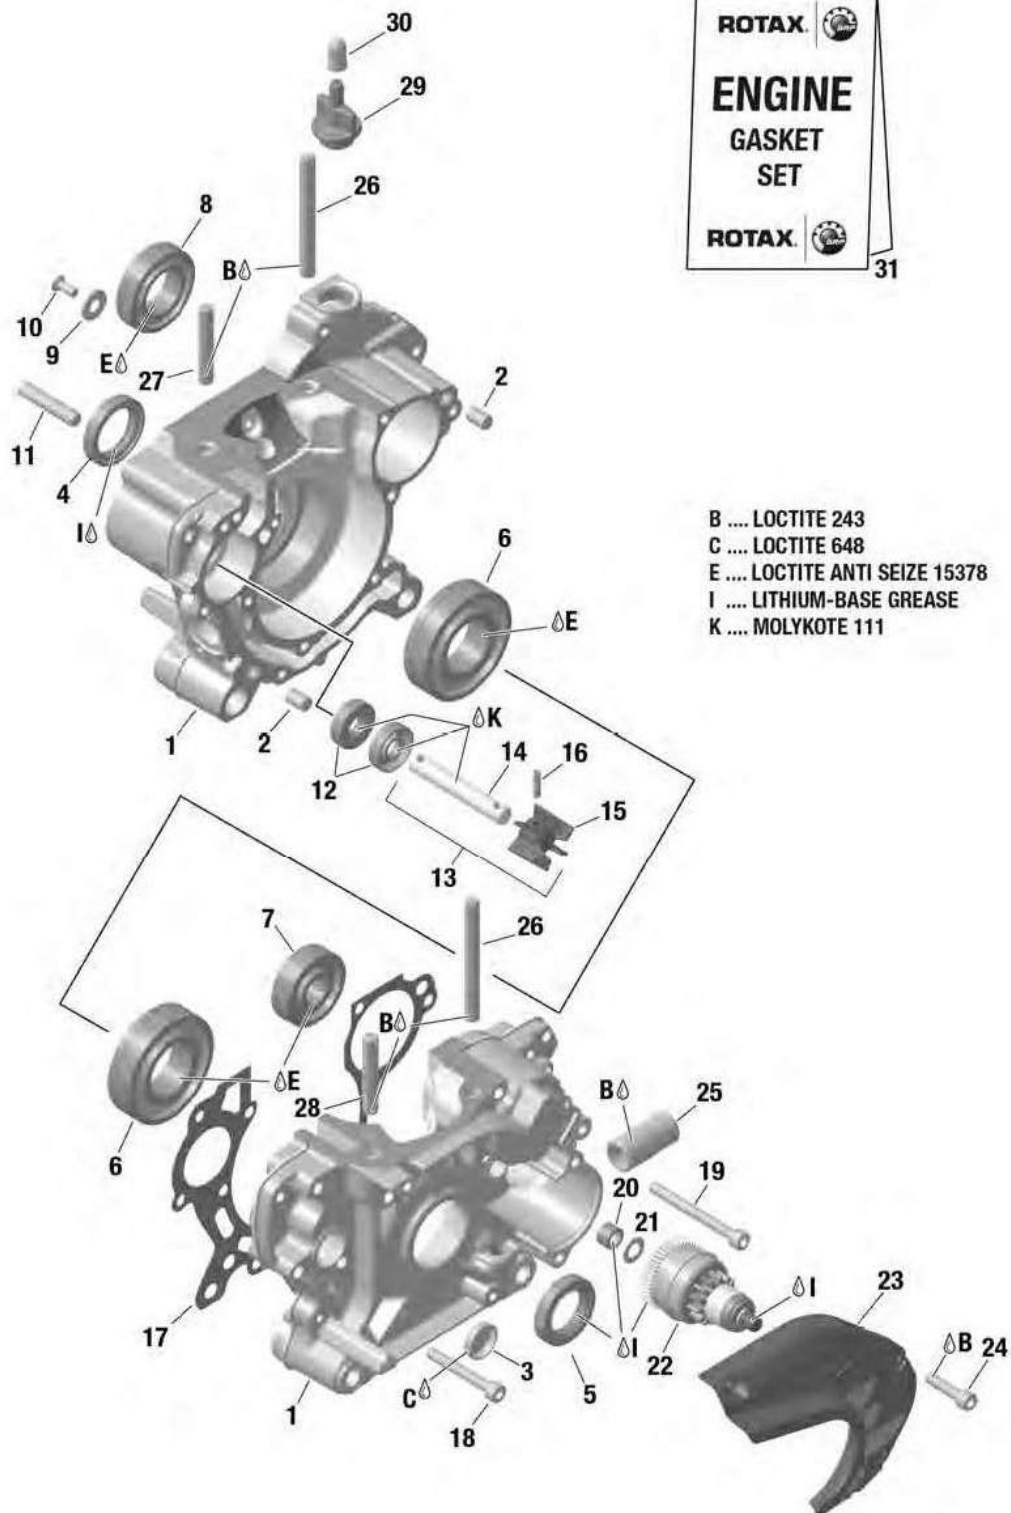

125 MICRO MAX evo

Production: 2020
Configuration: 36.0125.140 **Senior MAX evo**
36.0125.130 **Junior MAX evo**
36.0125.137 **Micro MAX evo**
NO.: 1863
Edition: 01 2020

Kart-Shop Italia s.r.l.

Rotax Basamento