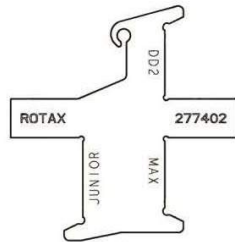

Kart-Shop Italia s.r.l.

Rotax Centro Servizi MAX

1

2

3

4

5

8

9

6

7

11

10